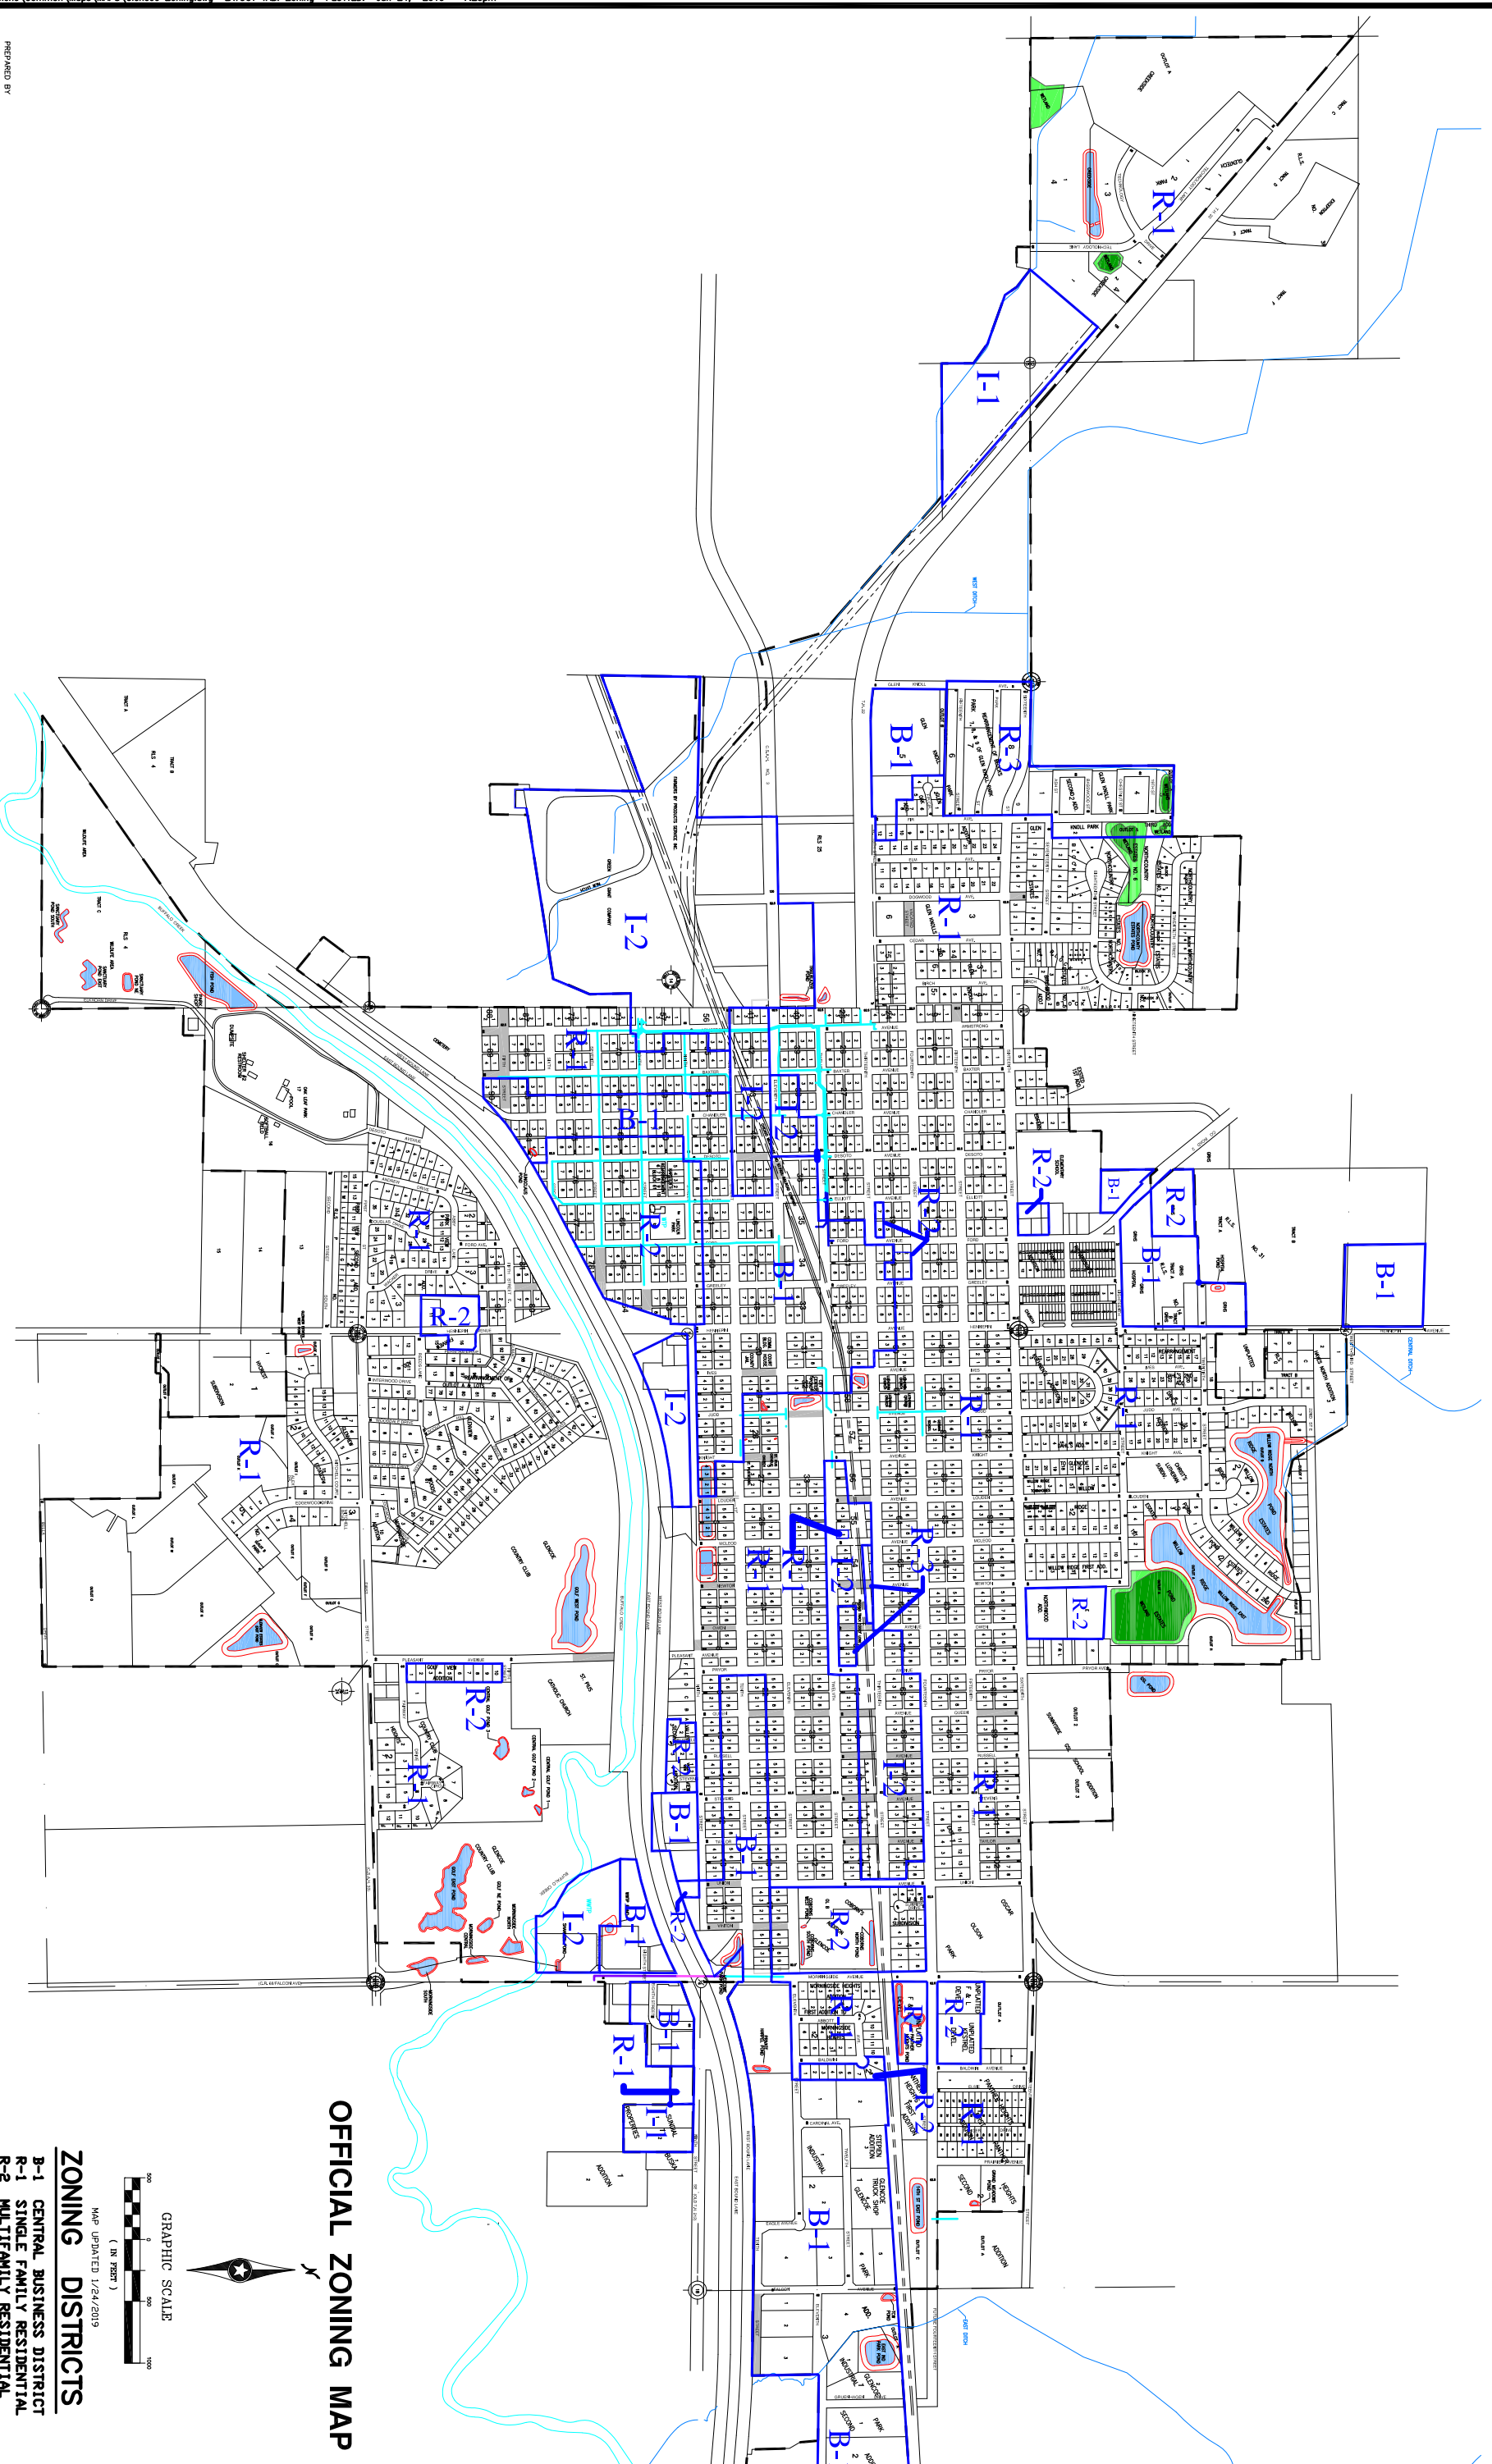

PREPARED BY

OFFICIAL ZONING MAP

GRAPHIC SCALE
(IN FEET)
MAP UPDATED 1/24/2019

ZONING DISTRICTS

- B-1 CENTRAL BUSINESS DISTRICT
- R-1 SINGLE FAMILY RESIDENTIAL
- R-2 MULTIFAMILY RESIDENTIAL
- R-3 MOBILE HOME
- I-1 LIMITED INDUSTRIAL
- I-2 GENERAL INDUSTRIAL

MAP OF CITY OF GLENCOE, MINNESOTA