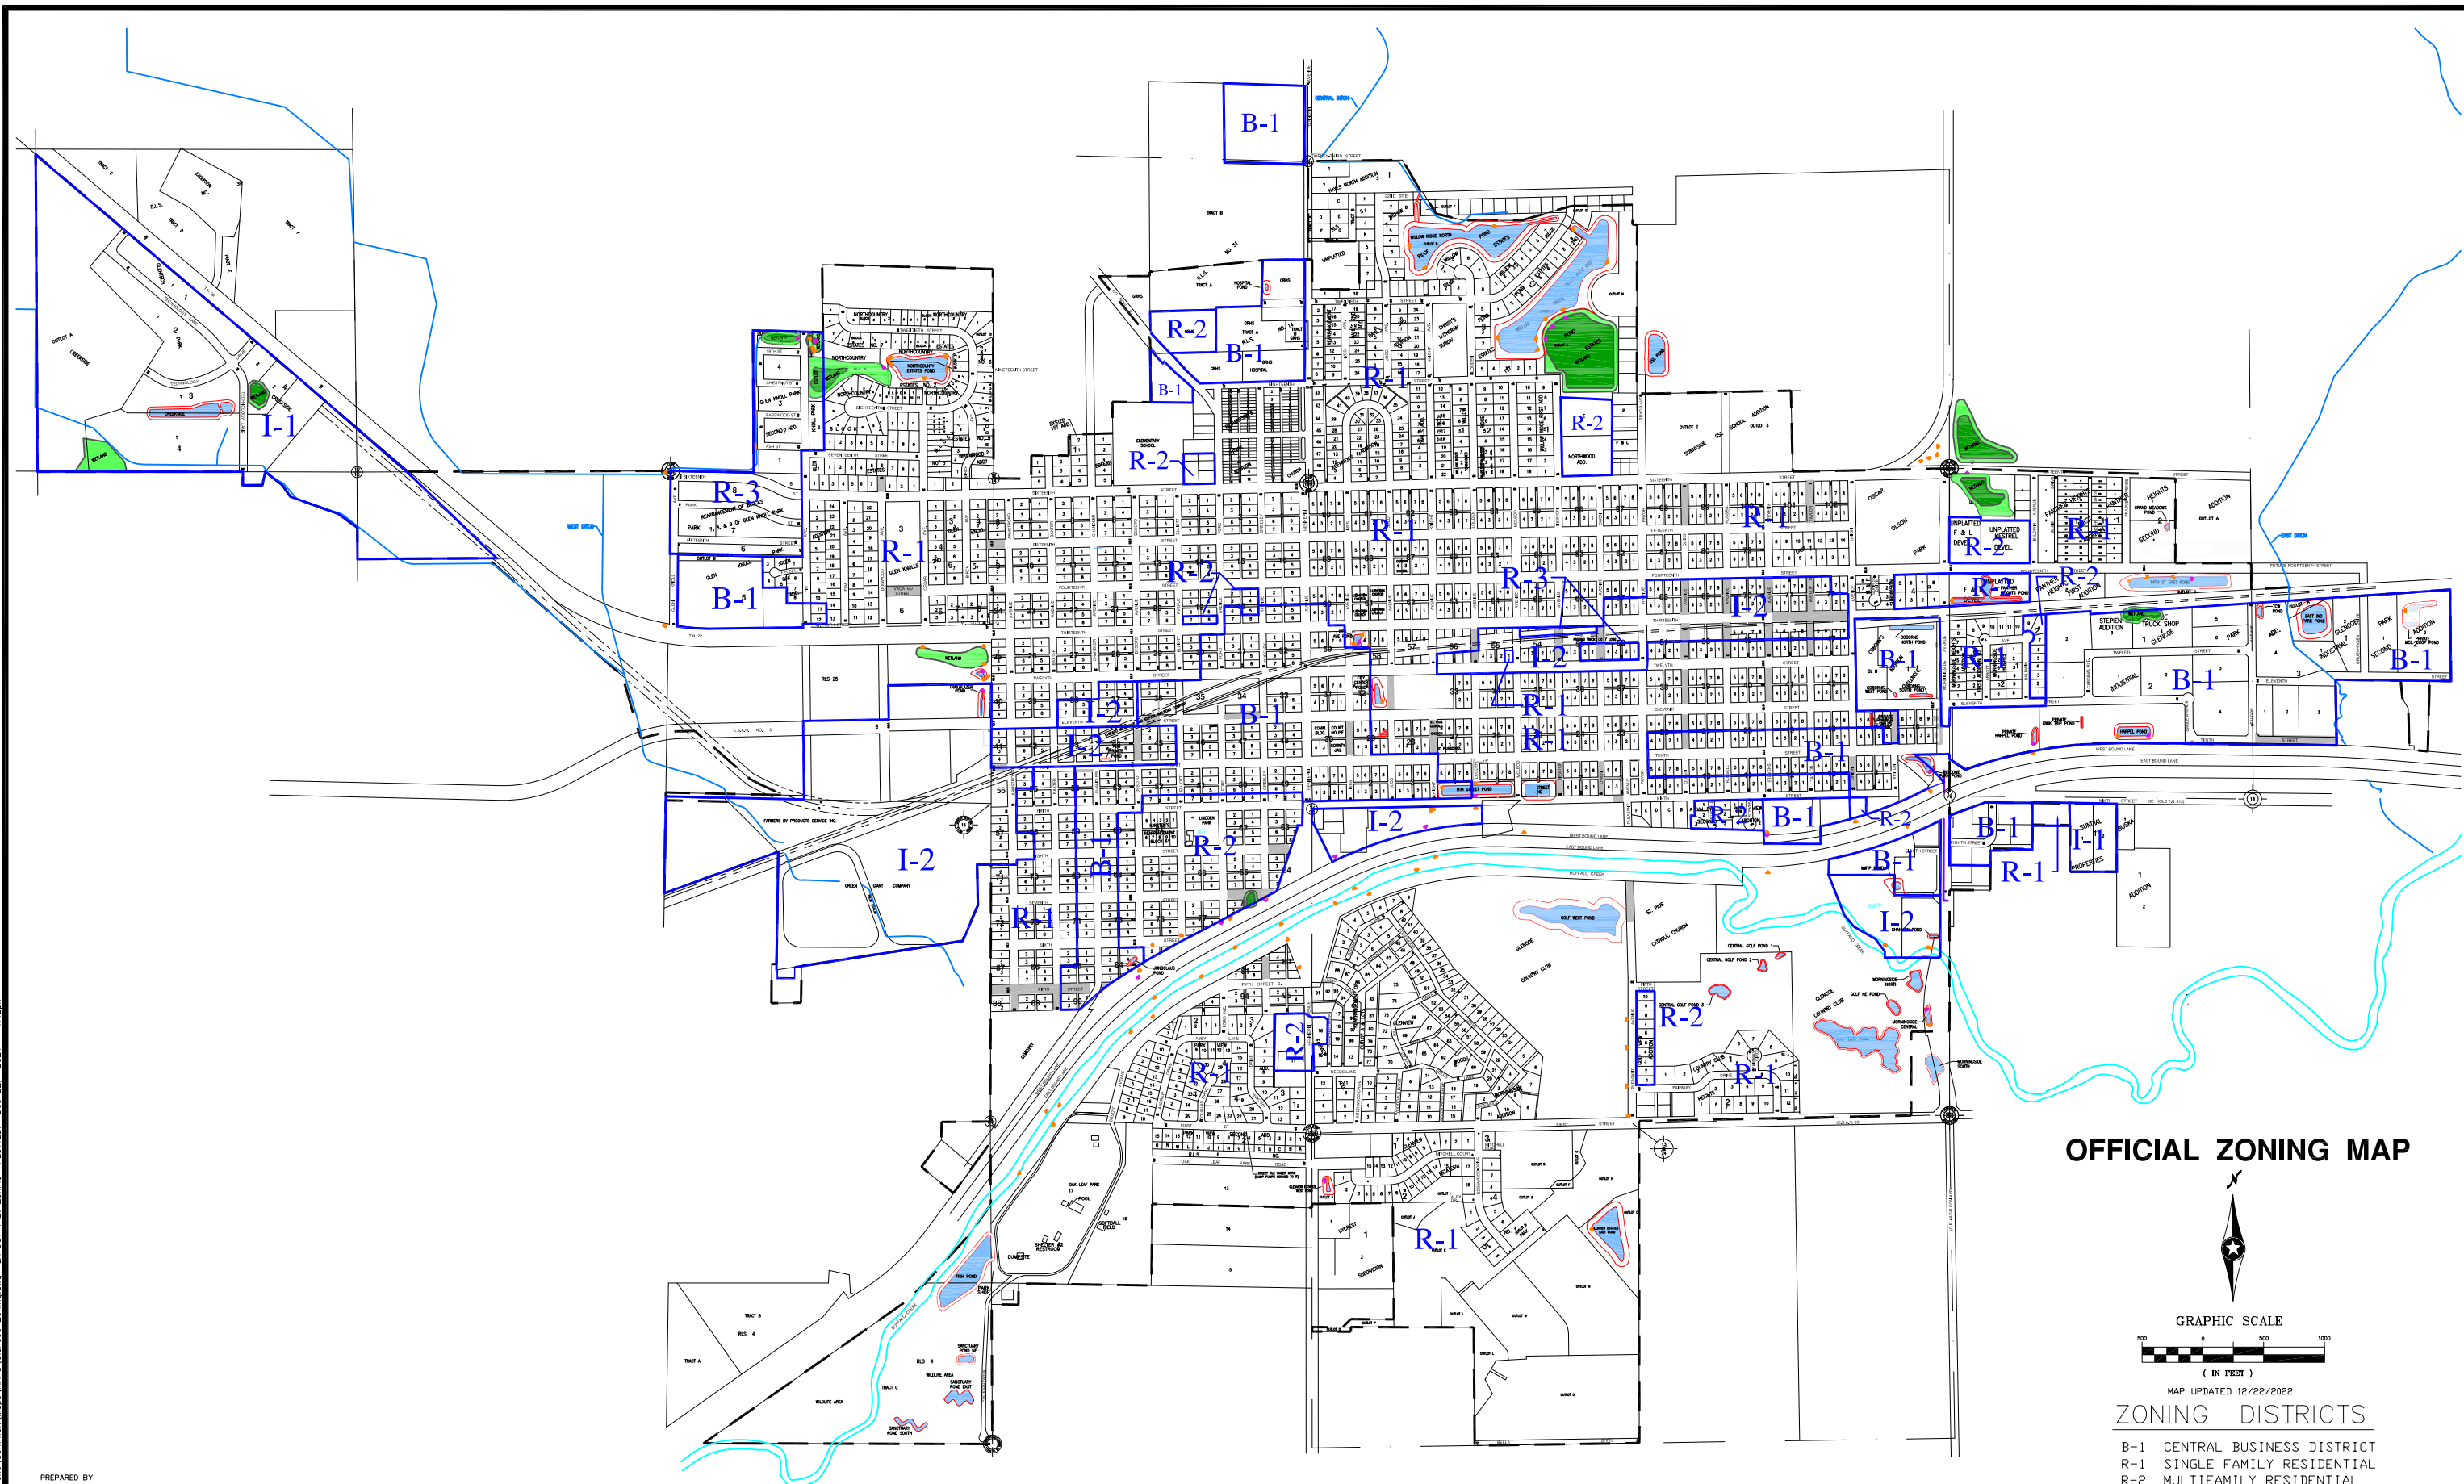

DRAWING NAME: P:\E\G\Glencoe\Maps\GIS\Glencoe_Zoning.dwg LAYOUT TAB: Zoning PLOTTED: Dec 22, 2021 4:42pm

OFFICIAL ZONING MAP

MAP UPDATED 12/22/2022
ZONING DISTRICTS

- B-1 CENTRAL BUSINESS DISTRICT
- R-1 SINGLE FAMILY RESIDENTIAL
- R-2 MULTIFAMILY RESIDENTIAL
- R-3 MOBILE HOME
- I-1 LIMITED INDUSTRIAL
- I-2 GENERAL INDUSTRIAL

**MAP OF
CITY OF GLENCOE, MINNESOTA**

PREPARED BY